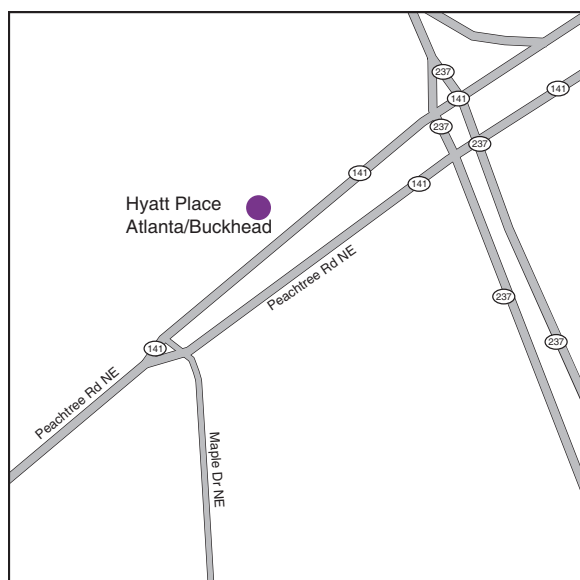

### LOCAL ATTRACTIONS

- Georgia Aquarium, 6 miles
- CNN Center, 6 miles
- MLK Jr. National Historic Site, 8 miles
- World of Coca Cola, 6 miles
- Turner Field, 8 miles
- Fabulous Fox Theatre, 5 miles
- Lenox Square Mall & Phipps Plaza, 1 mile

### TRANSPORTATION

- 18 miles from Atlanta Hartsfield-Jackson Airport
- 3 blocks from Buckhead MARTA rail station
- 1/2 block to intersection of Peachtree & Piedmont